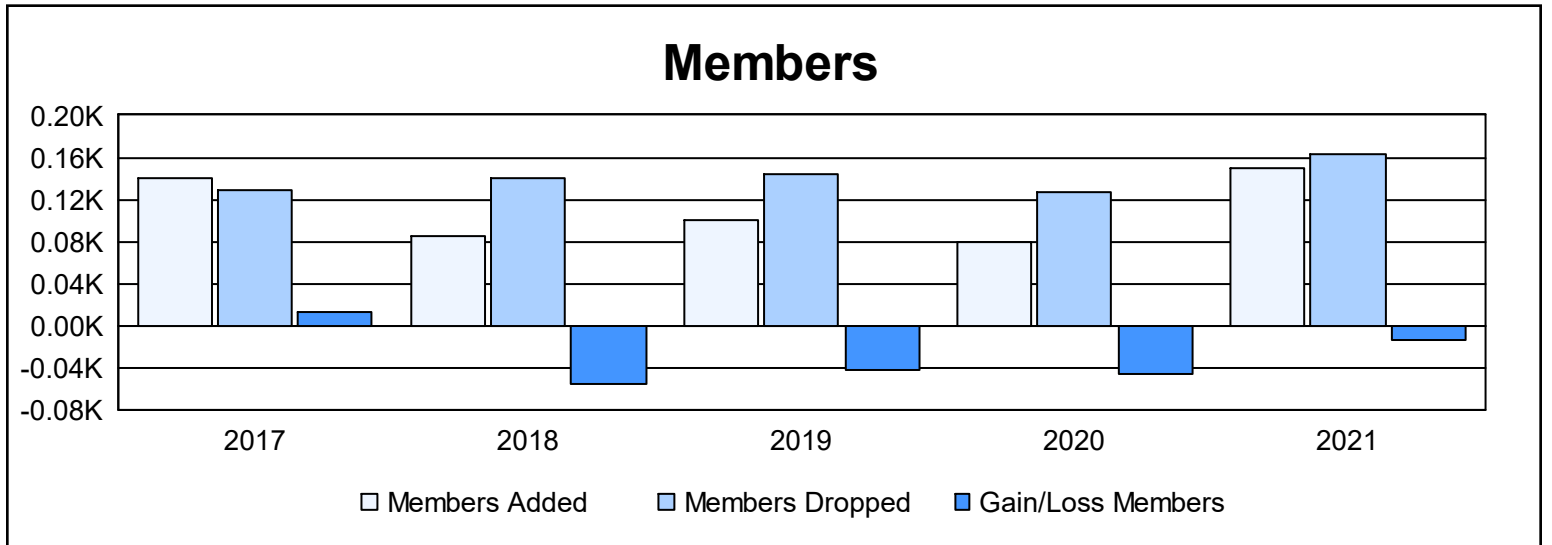

Year	New Clubs	Dropped Clubs	Gain/ Loss Clubs	New Members	Charter Members	Reinstate Members	Transfer Members	Total Member Added	Total Members Dropped	Gain/ Loss Members
2016-2017	2	0	2	96	43	0	1	140	128	12
2017-2018	0	1	-1	80	0	2	3	85	140	-55
2018-2019	0	0	0	94	0	0	6	100	143	-43
2019-2020	1	2	-1	49	26	5	0	80	126	-46
2020-2021	2	1	1	80	64	3	2	149	162	-13
<b>Average</b>	<b>1</b>	<b>1</b>	<b>0</b>	<b>80</b>	<b>27</b>	<b>2</b>	<b>2</b>	<b>111</b>	<b>140</b>	<b>-29</b>

### Membership Composition June 2021 Cumulative