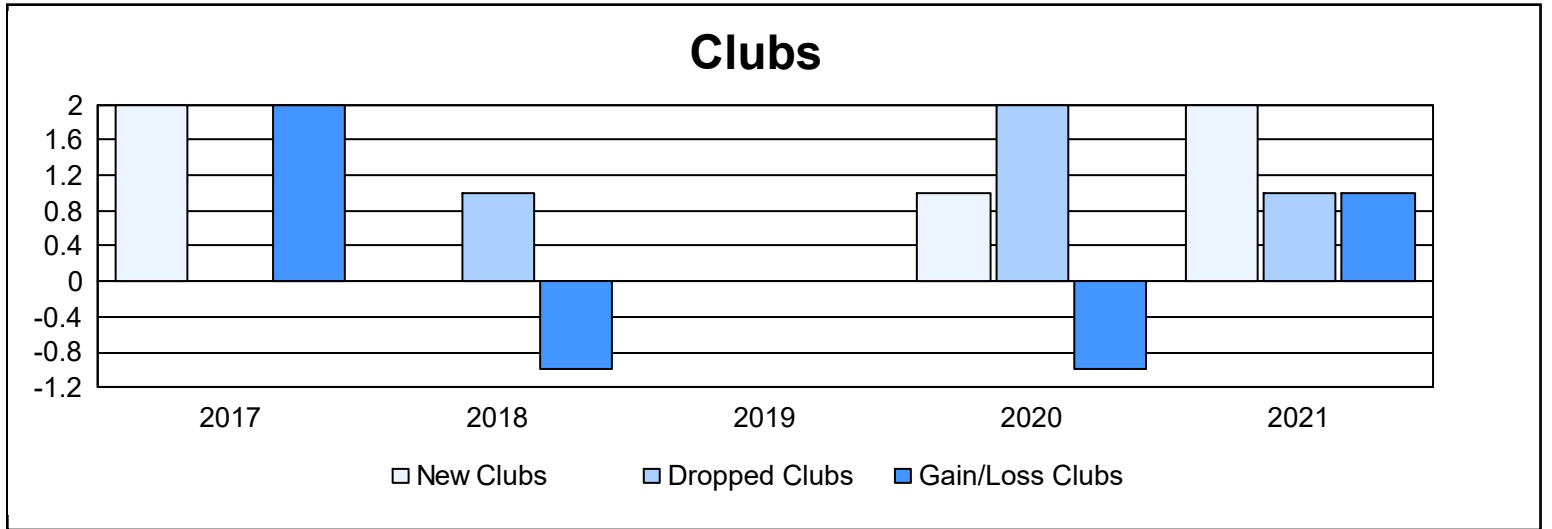

Year	New Clubs	Dropped Clubs	Gain/ Loss Clubs	New Members	Charter Members	Reinstate Members	Transfer Members	Total Member Added	Total Members Dropped	Gain/ Loss Members
2016-2017	2	0	2	96	43	0	1	140	128	12
2017-2018	0	1	-1	80	0	2	3	85	140	-55
2018-2019	0	0	0	94	0	0	6	100	143	-43
2019-2020	1	2	-1	49	26	5	0	80	126	-46
2020-2021	2	1	1	80	64	3	2	149	162	-13
<b>Average</b>	<b>1</b>	<b>1</b>	<b>0</b>	<b>80</b>	<b>27</b>	<b>2</b>	<b>2</b>	<b>111</b>	<b>140</b>	<b>-29</b>

### Membership Composition June 2021 Cumulative